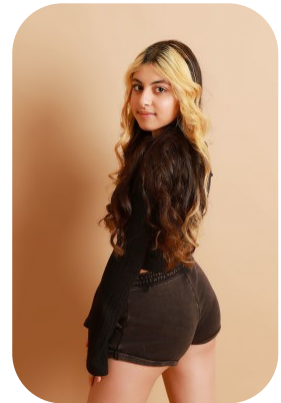

Additional Talents:
BIKE - SWIM
GYMNASTICS - DANCE