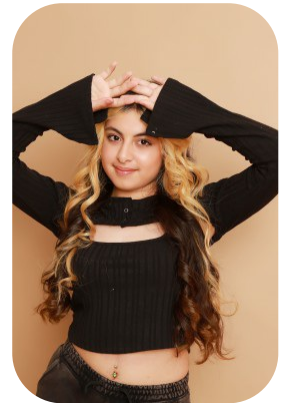

Additional Talents:
BIKE - SWIM
GYMNASTICS - DANCE