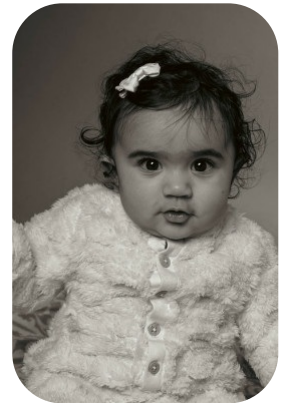

# Saira Dwivedi

Age: 0-5	Height: 3ft0inch	Eye Colour: Brown	Accent: London
Gender:F	Weight: 10kg	Waist: na	Bust: na
Location: London	Shoe Size: 2	Hips: na	
Drives: No	Hair Color: Black		

Talents  
CHILD MODELLING