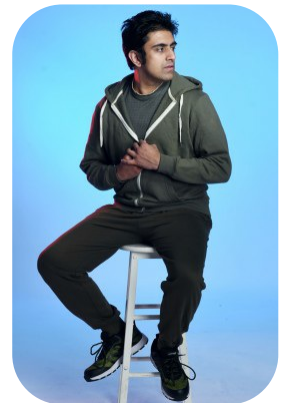

Salim R

Age: 31-40	Height: 6ft0inch	Eye Colour: Brown	Accent: South Asian
Gender:M	Weight: 86kg	Waist: 38	
Location: London	Shoe Size: 8.5	Bust: 43	
Drives: Yes	Hair Color: Black	Hips: 41	

Talents
COMMERCIAL MODELS