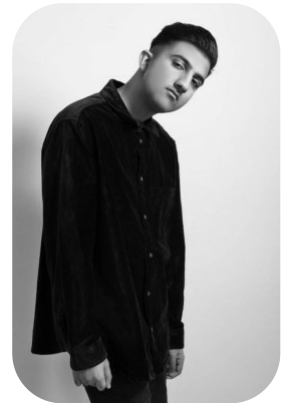

# Salman Ahmed

Age: 21-24	Height: 6ft2inch	Eye Colour: Brown	Accent: Scottish
Gender:M	Weight: 12kg	Waist: 32	Bust: 40
Location: Scotland	Shoe Size: 11	Hips: 35	
Drives: No	Hair Color: Black		

Talents  
COMMERCIAL MODELS, EXTRAS