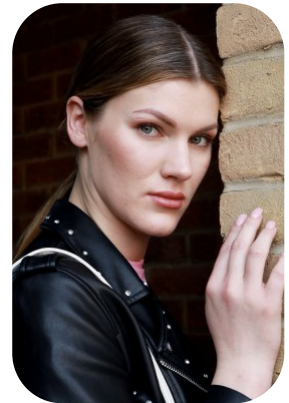

Additional Talents:

GYM