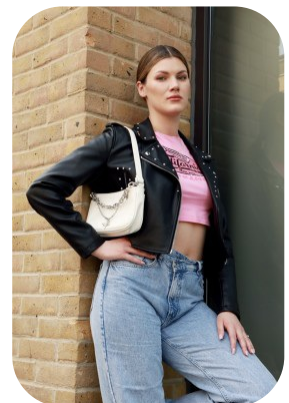

Additional Talents:

GYM