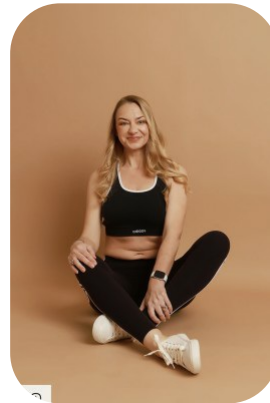

Samantha I

Age: 41-50	Height: 5ft5inch	Eye Colour: Gray	Accent: Northern
Gender:F	Weight: 58kg	Waist: 27	
Location: Britain North	Shoe Size: 6	Bust: 36	Hips: 38
Drives: Yes	Hair Color: Blonde		

Talents
MATURE MODELS, NEW FACES, EXTRAS