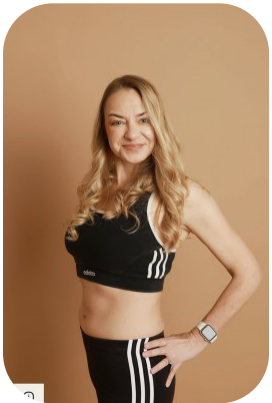

Samantha I

Age: 41-50	Height: 5ft5inch	Eye Colour: Gray	Accent: Northern
Gender:F	Weight: 58kg	Waist: 27	
Location: Britain North	Shoe Size: 6	Bust: 36	Hips: 38
Drives: Yes	Hair Color: Blonde		

Talents
MATURE MODELS, NEW FACES, EXTRAS