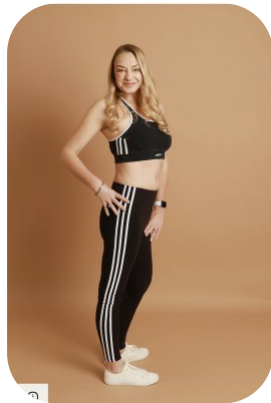

Samantha I

Age: 41-50	Height: 5ft5inch	Eye Colour: Gray	Accent: Northern
Gender:F	Weight: 58kg	Waist: 27	
Location: Britain North	Shoe Size: 6	Bust: 36	Hips: 38
Drives: Yes	Hair Color: Blonde		

Talents
MATURE MODELS, NEW FACES, EXTRAS