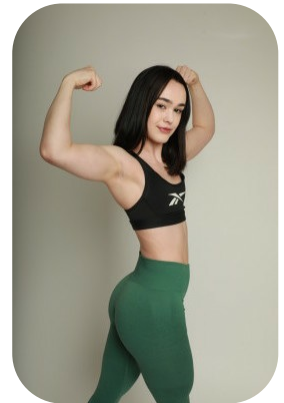

Samantha Nelson

Age: 16-20	Height: 5ft5inch	Eye Colour: Brown	Accent: London
Gender:F	Weight: 54kg	Waist: 25	
Location: Britain North	Shoe Size: 5.5	Bust: 28	
Drives: No	Hair Color: Black	Hips: 27	

Talents
COMMERCIAL MODELS, FITNESS MODELS,
EXTRAS, SPECIALITY

Additional Talents:

BIKE - SWIM - ROLLERBLADE - SKI - ICESKATE - CLIMB

WEIGHT LIFTING - 1 YEAR - COMPETITIVE

GYM FITNESS

PIANO - 10 YEARS

FOR ANY INQUIRIES PLEASE CONTACT US

0207 834 66 60 - Office

www.fusionmng.com