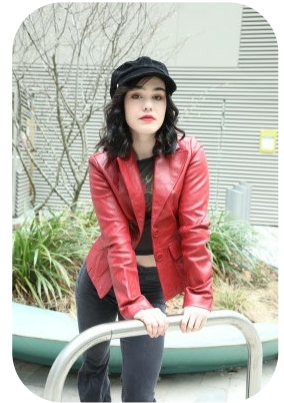

Samantha Nelson

Age: 16-20	Height: 5ft5inch	Eye Colour: Brown	Accent: London
Gender:F	Weight: 54kg	Waist: 25	
Location: Britain North	Shoe Size: 5.5	Bust: 28	
Drives: No	Hair Color: Black	Hips: 27	

Talents
COMMERCIAL MODELS, FITNESS MODELS,
EXTRAS, SPECIALITY

Additional Talents:

BIKE - SWIM - ROLLERBLADE - SKI - ICESKATE - CLIMB

WEIGHT LIFTING - 1 YEAR - COMPETITIVE

GYM FITNESS

PIANO - 10 YEARS

FOR ANY INQUIRIES PLEASE CONTACT US

0207 834 66 60 - Office

www.fusionmng.com