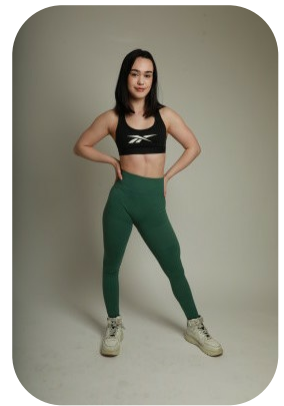

Samantha Nelson

Age: 16-20	Height: 5ft5inch	Eye Colour: Brown	Accent: London
Gender:F	Weight: 54kg	Waist: 25	
Location: Britain North	Shoe Size: 5.5	Bust: 28	
Drives: No	Hair Color: Black	Hips: 27	

Talents
COMMERCIAL MODELS, FITNESS MODELS,
EXTRAS, SPECIALITY

Additional Talents:

BIKE - SWIM - ROLLERBLADE - SKI - ICESKATE - CLIMB

WEIGHT LIFTING - 1 YEAR - COMPETITIVE

GYM FITNESS

PIANO - 10 YEARS

FOR ANY INQUIRIES PLEASE CONTACT US

0207 834 66 60 - Office

www.fusionmng.com