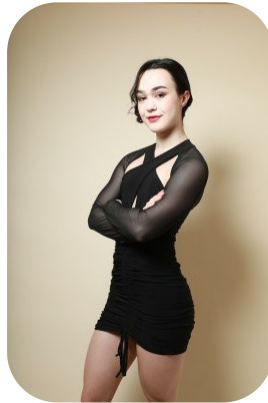

Samantha Nelson

Age: 16-20	Height: 5ft5inch	Eye Colour: Brown	Accent: London
Gender:F	Weight: 54kg	Waist: 25	
Location: Britain North	Shoe Size: 5.5	Bust: 28	
Drives: No	Hair Color: Black	Hips: 27	

Talents
COMMERCIAL MODELS, FITNESS MODELS,
EXTRAS, SPECIALITY

Additional Talents:

BIKE - SWIM - ROLLERBLADE - SKI - ICESKATE - CLIMB

WEIGHT LIFTING - 1 YEAR - COMPETITIVE

GYM FITNESS

PIANO - 10 YEARS

FOR ANY INQUIRIES PLEASE CONTACT US

0207 834 66 60 - Office

www.fusionmng.com