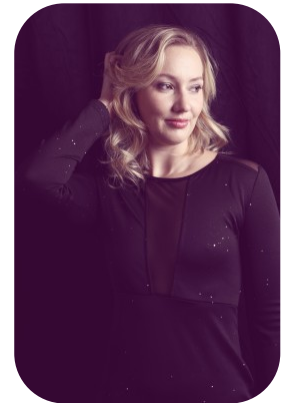

# Samantha Stevens

Age: 25-30	Height: 5ft7inch	Eye Colour: Blue	Accent: Australian
Gender:F	Weight: 65kg	Waist: 27	Bust: 34.5
Location: London	Shoe Size: 5.5	Hips: 38	
Drives: Yes	Hair Color: Blonde		

Talents  
COMMERCIAL MODELS