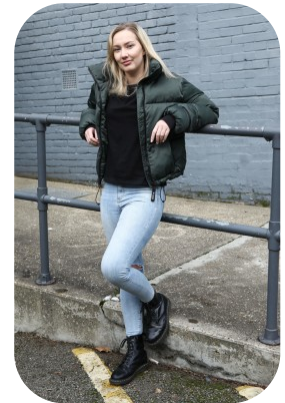

# Samantha Stevens

Age: 25-30	Height: 5ft7inch	Eye Colour: Blue	Accent: Australian
Gender:F	Weight: 65kg	Waist: 27	Bust: 34.5
Location: London	Shoe Size: 5.5	Hips: 38	
Drives: Yes	Hair Color: Blonde		

Talents  
COMMERCIAL MODELS