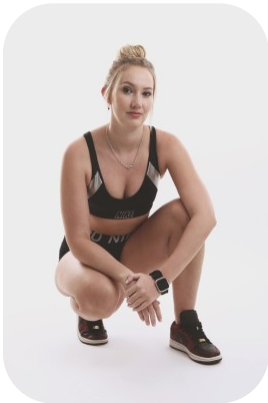

# Samantha Stevens

Age: 25-30	Height: 5ft7inch	Eye Colour: Blue	Accent: Australian
Gender:F	Weight: 65kg	Waist: 27	Bust: 34.5
Location: London	Shoe Size: 5.5	Hips: 38	
Drives: Yes	Hair Color: Blonde		

Talents  
COMMERCIAL MODELS