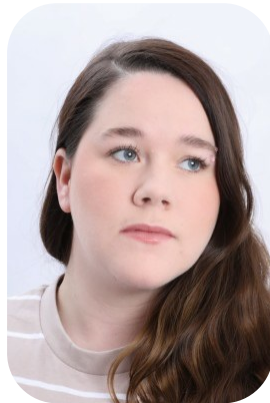

Samantha Waine

Age: 25-30	Height: 4ft11inch	Eye Colour: Blue	Accent: London
Gender:F	Weight: 80kg	Waist: 39	Bust:
Location: London	Shoe Size: 5	38D(44ch)	Hips: 43
Drives: No	Hair Color: Brunette		

Talents
COMMERCIAL DANCERS