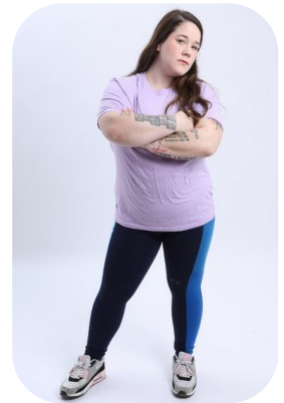

Samantha Waine

Age: 25-30	Height: 4ft11inch	Eye Colour: Blue	Accent: London
Gender:F	Weight: 80kg	Waist: 39	Bust:
Location: London	Shoe Size: 5	38D(44ch)	Hips: 43
Drives: No	Hair Color: Brunette		

Talents
COMMERCIAL DANCERS