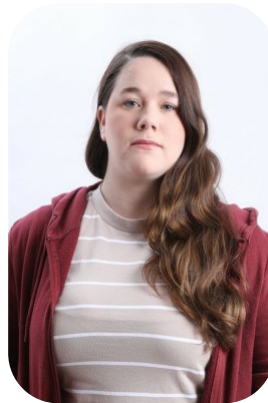

Samantha Waine

Age: 25-30	Height: 4ft11inch	Eye Colour: Blue	Accent: London
Gender:F	Weight: 80kg	Waist: 39	Bust:
Location: London	Shoe Size: 5	38D(44ch)	Hips: 43
Drives: No	Hair Color: Brunette		

Talents
COMMERCIAL DANCERS