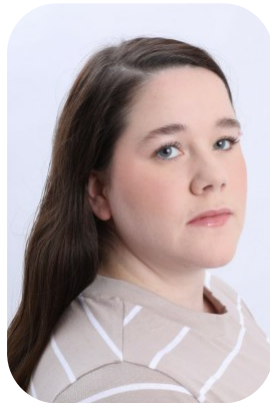

Samantha Waine

Age: 25-30	Height: 4ft11inch	Eye Colour: Blue	Accent: London
Gender:F	Weight: 80kg	Waist: 39	Bust:
Location: London	Shoe Size: 5	38D(44ch)	Hips: 43
Drives: No	Hair Color: Brunette		

Talents
COMMERCIAL DANCERS