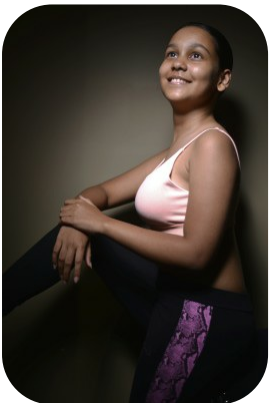

# Samara Pinto

Age: 11-15	Height: 4ft11inch	Eye Colour: Brown	Accent: London
Gender:F	Weight: 47kg	Waist: 20	Bust: 34
Location: London	Shoe Size: 5	Hips: 32	
Drives: No	Hair Color: Brunette		

Talents  
CHILD MODELLING