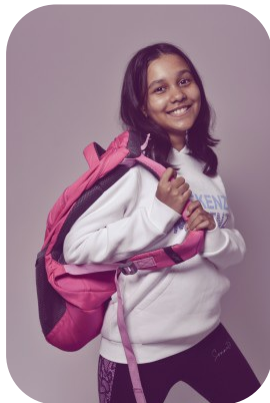

# Samara Pinto

Age: 11-15	Height: 4ft11inch	Eye Colour: Brown	Accent: London
Gender:F	Weight: 47kg	Waist: 20	Bust: 34
Location: London	Shoe Size: 5	Hips: 32	
Drives: No	Hair Color: Brunette		

Talents  
CHILD MODELLING