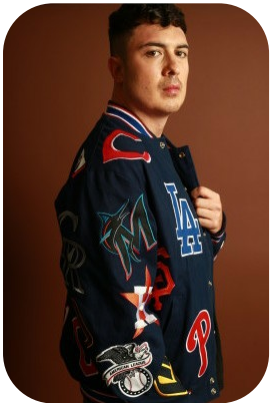

Additional Talents:
SWIM BIKE BASKETBALL TENNIS