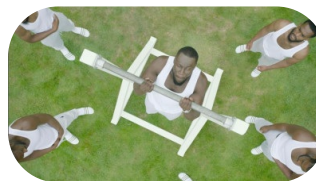

Sami Santa

Credits: 1 Videos: 2

Age: 21-24	Height: 6ft0inch	Eye Colour: Black	Accent: London
Gender: M	Weight: 89kg	Waist: 34	Bust: 43
Location: London	Shoe Size: 10		
Drives: Yes	Hair Color: Black		

Talents
 COMMERCIAL MODELS, FITNESS MODELS, NEW
 FACES, EXTRAS, ATHLETES

Additional Talents:

PT

BIKE - SEMI PRO FOOTBALL - BOXING

Credits:

Years of Production	Production Name	Role
2022	Stormzy - "Mel Made Me Do It"	Extra

FOR ANY INQUIRIES PLEASE CONTACT US

0207 834 66 60 - Office