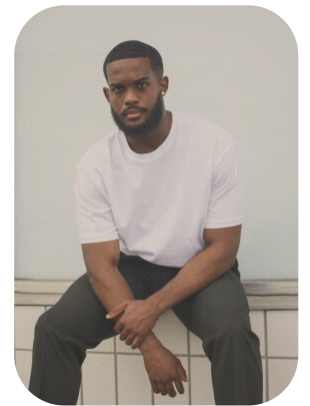

Sami Santa

Credits: 1 Videos: 2

Age: 21-24	Height: 6ft0inch	Eye Colour: Black	Accent: London
Gender: M	Weight: 89kg	Waist: 34	Bust: 43
Location: London	Shoe Size: 10		
Drives: Yes	Hair Color: Black		

Talents
 COMMERCIAL MODELS, FITNESS MODELS, NEW
 FACES, EXTRAS, ATHLETES