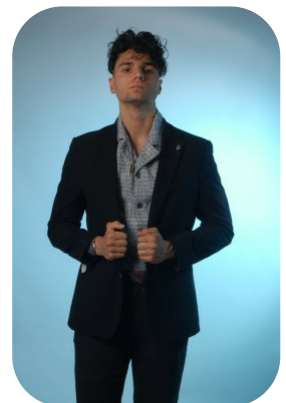

Sam Joshi

Age: 21-24	Height: 6ft1inch	Eye Colour: Brown	Accent: London
Gender:M	Weight: 79kg	Waist: 32	Bust: 40
Location: London	Shoe Size: 11	Hips: 34	
Drives: Yes	Hair Color: Black		

Talents
COMMERCIAL MODELS, EXTRAS

Additional Talents:
SWIM BIKE
FOOTBALL

TENNIS

CYCLING

RUNNING

GYM FITNESS

GLIDING

PIANO

FOR ANY INQUIRIES PLEASE CONTACT US