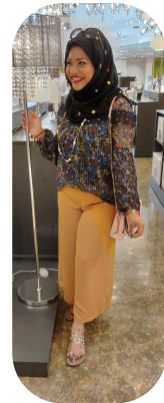

Samna Rahman

Age: 41-50	Height: 5ft4inch	Eye Colour: Brown	Accent: South Asian
Gender:F	Weight: 70kg	Waist: 34ch	Bust: 38ch
Location: London	Shoe Size: 6	Hips: 40ch	
Drives: Yes	Hair Color: Black		

Talents
MATURE MODELS, REAL FACES, EXTRAS