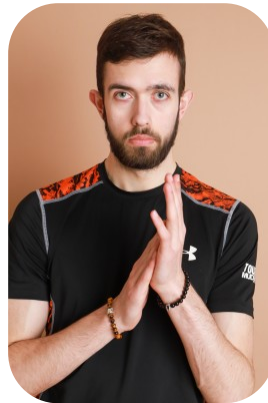

Sam Pooley

Age: 21-24	Height: 6ft2inch	Eye Colour: Green	Accent: London
Gender:M	Weight: 76kg	Waist: 32	Bust: 37
Location: London	Shoe Size: 10	Hips: 37	
Drives: Yes	Hair Color: Brunette		

Talents
COMMERCIAL MODELS, EXTRAS, SPECIALITY

Additional Talents:
BIKE - SWIM - ROLLERBLADE - SKATEBOARD - CLIMB
FOOTBALL

PROFESSIONAL RACING DRIVER - 6 YEARS

GUITAR

KARATE, AMAETUR BOXING - 6 MONTHS

GYM FITNESS

FOR ANY INQUIRIES PLEASE CONTACT US

0207 834 66 60 - Office