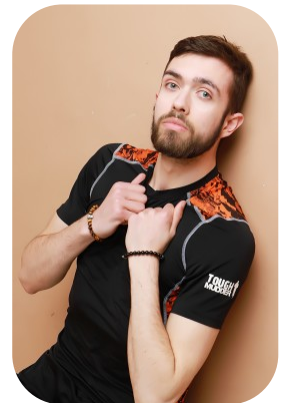

Sam Pooley

Age: 21-24	Height: 6ft2inch	Eye Colour: Green	Accent: London
Gender:M	Weight: 76kg	Waist: 32	Bust: 37
Location: London	Shoe Size: 10	Hips: 37	
Drives: Yes	Hair Color: Brunette		

Talents
COMMERCIAL MODELS, EXTRAS, SPECIALITY

Additional Talents:
BIKE - SWIM - ROLLERBLADE - SKATEBOARD - CLIMB
FOOTBALL

PROFESSIONAL RACING DRIVER - 6 YEARS

GUITAR

KARATE, AMAETUR BOXING - 6 MONTHS

GYM FITNESS

FOR ANY INQUIRIES PLEASE CONTACT US

0207 834 66 60 - Office