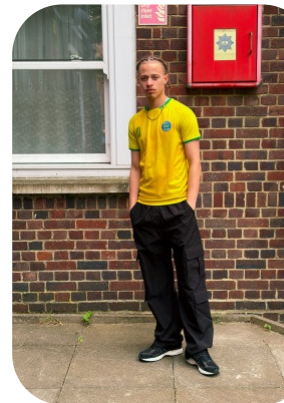

Additional Talents:

BIKE - ICESKATE - ROLLERSKATE - BASKETBALL - FOOTBALL - COOKING