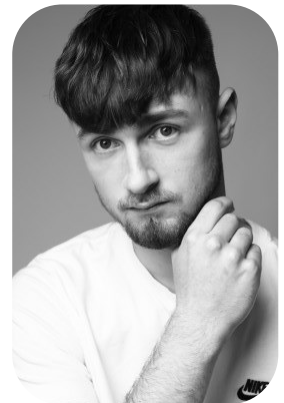

Samuel B

Age: 16-20	Height: 6ft2inch	Eye Colour: Blue	Accent: Northern
Gender:M	Weight: 72kg	Waist: 31"	Bust: 35.8"
Location: London	Shoe Size: 11	Hips: 38"	
Drives: No	Hair Color: Brunette		

Talents
COMMERCIAL MODELS, EXTRAS