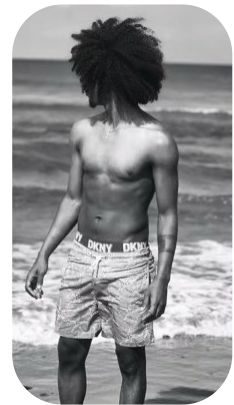

Samuel Habte

Age: 16-20	Height: 5ft7inch	Eye Colour: Brown	Accent: London
Gender: M	Weight: 64kg	Waist: 29	Hips: 36
Location: London	Shoe Size: 6		
Drives: Yes	Hair Color: Black		

Talents
COMMERCIAL MODELS, EXTRAS