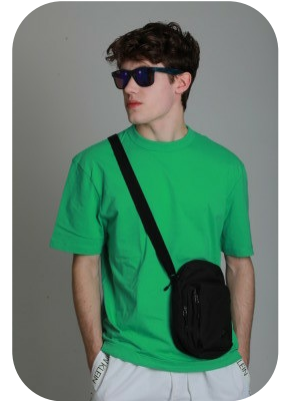

Samuel Hart

Age: 16-20	Height: 5ft9inch	Eye Colour: Blue	Accent: London
Gender:M	Weight: 55kg	Waist: 72cm	
Location: Scotland	Shoe Size: 8.UK	Bust: 89cm	
Drives: Yes	Hair Color: Brunette	Hips: 78cm	

Talents
COMMERCIAL MODELS, EXTRAS