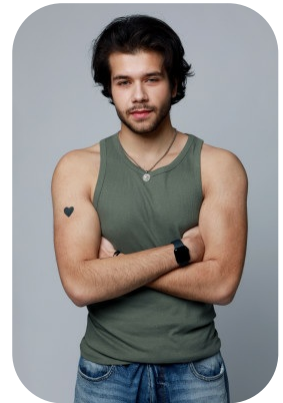

Samuel S

Age: 16-20	Height: 5ft10inch	Eye Colour: Gray	Accent: London
Gender: M	Weight: 74kg	Waist: 46	
Location: London	Shoe Size: 11	Bust: 80	
Drives: Yes	Hair Color: Brunette	Hips: 70	

Talents
COMMERCIAL MODELS, EXTRAS