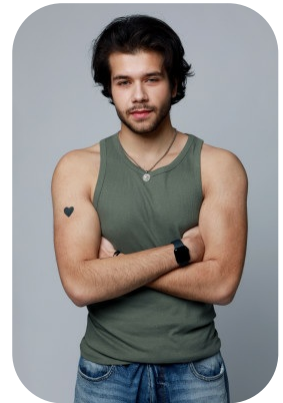

Additional Talents:

BIKE - SWIM - GYM - FITNESS

BASKETBALL - FOOTBALL - TENNIS - TABLE TENNIS

WRESTLING - HORSERIDE - SKI

SING

FOR ANY INQUIRIES PLEASE CONTACT US

0207 834 66 60 - Office

www.fusionmng.com

[Samuel S Profile](#)

All Rights Reserved by [Fusion Management](#) © 2018