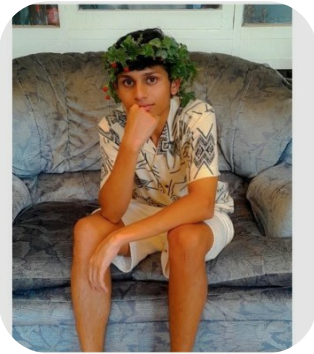

Additional Talents:

BIKE - SWIM

BADMINTON