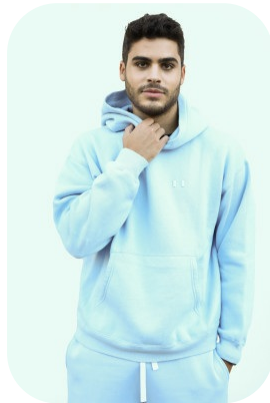

Samuel Stone

Age: 21-24	Height: 5ft11inch	Eye Colour: Brown	Accent: London
Gender: M	Weight: 79kg	Waist: 77cm	
Location: London	Shoe Size: 9	Bust: 99cm	
Drives: No	Hair Color: Brunette	Hips: 90cm	

Talents
COMMERCIAL MODELS, EXTRAS