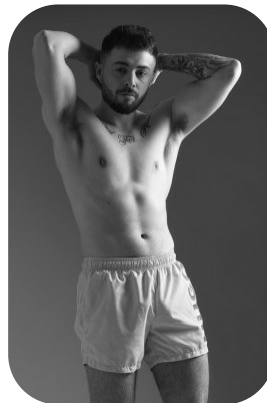

# Samuel Tipp

Age: 25-30	Height: 6ft0inch	Eye Colour: Brown	Accent: London
Gender: M	Weight: 75kg	Waist: 32	Bust: 38
Location: London	Shoe Size: 9	Hips: 30	
Drives: Yes	Hair Color: Brunette		

Talents  
COMMERCIAL MODELS, EXTRAS