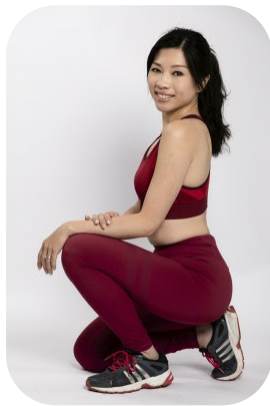

Sandra Chaffey

Credits: 4 Trainings: 1 Videos: 1

Age: 31-40	Height: 5ft5inch	Eye Colour: Brown	Accent: London
Gender:F	Weight: 50kg	Waist: 26	
Location: London	Shoe Size: 5	Bust: 34C	
Drives: Yes	Hair Color: Black	Hips: 34	

Talents
COMMERCIAL MODELS, PROFESSIONAL ACTORS, EXTRAS

Additional Talents:

SPORTS: Badminton, Tennis, Swim

DANCE: Jazz, Hip Hop, Ballroom & Latin

OTHER: Screen Combat - Street, Unarmed, Sword

Driving License - Automatic

Credits:

Years of Production	Production Name	Role
2022	Imirage magazine	Front cover model
2022	Stylecruze magazine	Front cover model
2021	Witcher - The Blood Origin	Stand in & double for Michelle Yeoh
2021	Dr Strange in the Multiuniverse of Madness	Redtag soldier