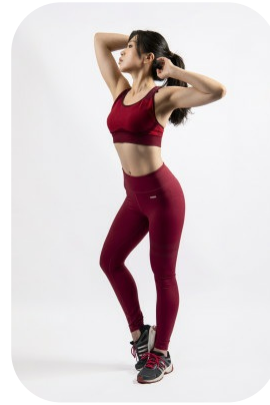

Sandra Chaffey

Credits: 4 Trainings: 1 Videos: 1

Age: 31-40	Height: 5ft5inch	Eye Colour: Brown	Accent: London
Gender:F	Weight: 50kg	Waist: 26	
Location: London	Shoe Size: 5	Bust: 34C	
Drives: Yes	Hair Color: Black	Hips: 34	

Talents
COMMERCIAL MODELS, PROFESSIONAL ACTORS, EXTRAS

Additional Talents:

SPORTS: Badminton, Tennis, Swim

DANCE: Jazz, Hip Hop, Ballroom & Latin

OTHER: Screen Combat - Street, Unarmed, Sword

Driving License - Automatic

Credits:

Years of Production	Production Name	Role
2022	Imirage magazine	Front cover model
2022	Stylecruze magazine	Front cover model
2021	Witcher - The Blood Origin	Stand in & double for Michelle Yeoh
2021	Dr Strange in the Multiuniverse of Madness	Redtag soldier