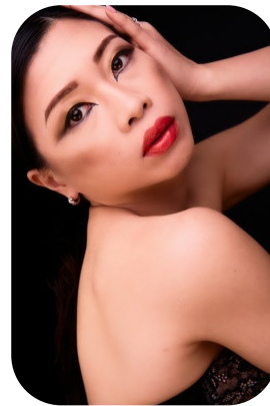

Additional Talents:

SPORTS: Badminton, Tennis, Swim