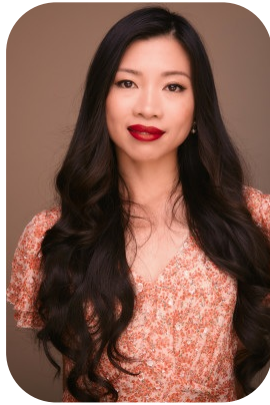

Additional Talents:

SPORTS: Badminton, Tennis, Swim