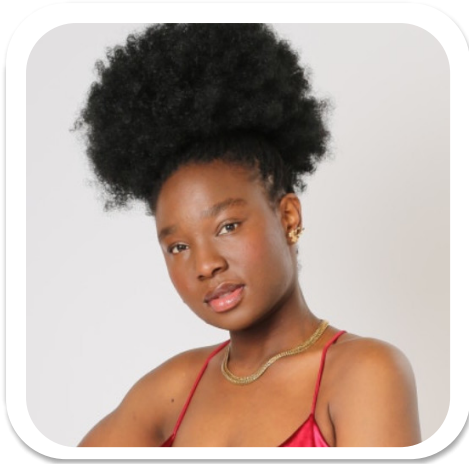

Sandra Joyce

Age: 25-30	Height: 5ft3inch	Eye Colour: Brown	Accent: London
Gender:F	Shoe Size: 6.5	Waist: 32	Bust: 38
Location: London	Hair Color: Black	Hips: 44	

Talents
COMMERCIAL MODELS

Additional Talents:
BIKE GYM
HEALTHCARE ASSISTANT