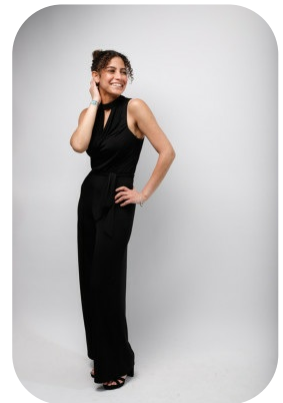

Additional Talents:
SWIM BIKE HORSE RIDE ARCHERY POOL