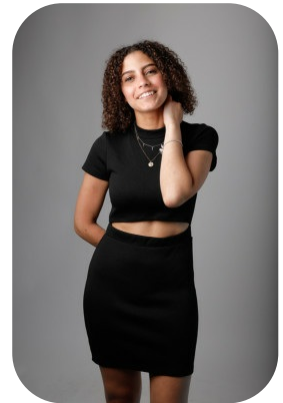

Additional Talents:
SWIM BIKE HORSE RIDE ARCHERY POOL