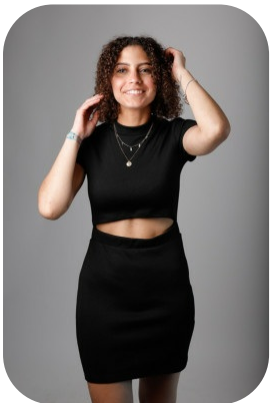

Additional Talents:
SWIM BIKE HORSE RIDE ARCHERY POOL