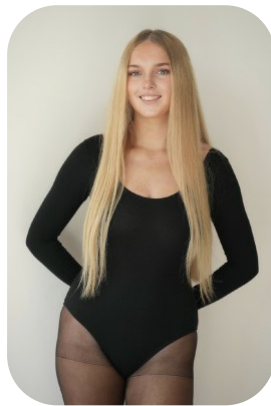

Additional Talents:
SWIM BIKE GYM FITNESS