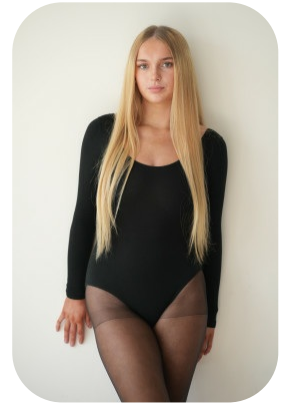

Additional Talents:
SWIM BIKE GYM FITNESS