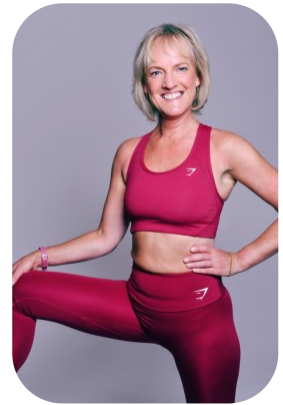

Sarah Bond

Age: 51-60	Height: 5ft2inch	Eye Colour: Blue	Accent: London
Gender:F	Weight: 50kg	Waist: 28	Bust: 34
Location: London	Shoe Size: 4	Hips: 31	
Drives: Yes	Hair Color: Blonde		

Talents
MATURE MODELS, EXTRAS

Additional Talents:

BIKE - SWIM

DANCE - BALLET, TAP, MODERN - 30 + YEARS

YOGA, PILATES

GYM FITNESS

FOR ANY INQUIRIES PLEASE CONTACT US

0207 834 66 60 - Office

www.fusionmng.com