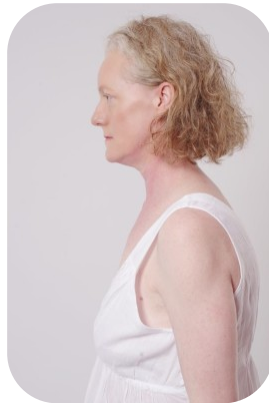

# Sarah Booth

Age: 41-50	Height: 5ft11inch	Eye Colour: Blue	Accent: London
Gender:F	Weight: 73kg	Waist: 32es	Bust: 38es
Location: London	Shoe Size: 7	Hips: 38es	
Drives: Yes	Hair Color: Blonde		

Talents  
MATURE MODELS, EXTRAS