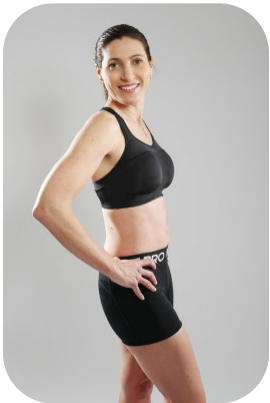

Sarah Hunt

Age: 41-50	Height: 5ft7inch	Eye Colour: Hazel	Accent: Other
Gender:F	Weight: 68kg	Waist: 29"	
Location: London	Shoe Size: 7	Bust: 35"	
Drives: Yes	Hair Color: Brunette	Hips: 37"	

Talents
MATURE MODELS