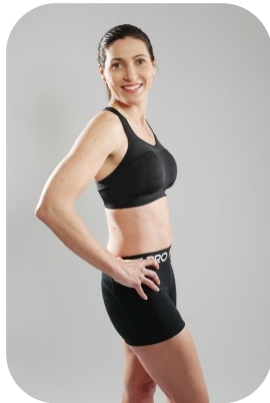

Sarah Hunt

Age: 41-50	Height: 5ft7inch	Eye Colour: Hazel	Accent: Other
Gender:F	Weight: 68kg	Waist: 29"	
Location: London	Shoe Size: 7	Bust: 35"	
Drives: Yes	Hair Color: Brunette	Hips: 37"	

Talents
MATURE MODELS