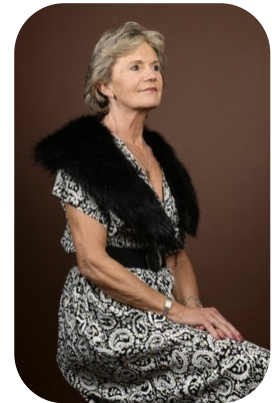

Sarah Seaman

Age: 61-70	Height: 5ft7inch	Eye Colour: Brown	Accent: London
Gender:F	Weight: 60kg	Waist: 30	Bust: 36
Location: London	Shoe Size: 5	Hips: 40	
Drives: Yes	Hair Color: Grey/White		

Talents
MATURE MODELS