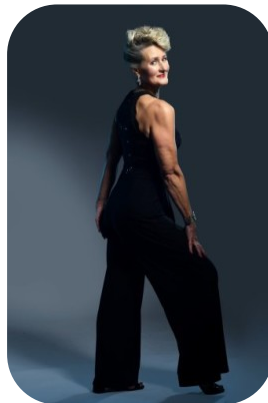

Sara Lovell

Age: 61-70	Height: 5ft6inch	Eye Colour: Brown	Accent: London
Gender:F	Weight: 64kg	Waist: 28	Bust: 34D
Location: London	Shoe Size: 6	Hips: 38	
Drives: Yes	Hair Color: Blonde		

Talents
MATURE MODELS, EXTRAS