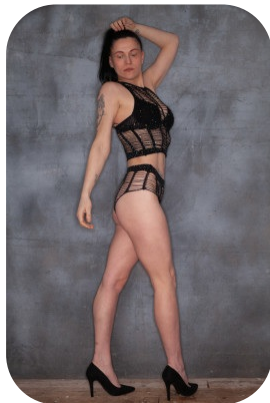

Trainings:

[Sara Worrall Profile](#)

All Rights Reserved by [Fusion Management](#) © 2018