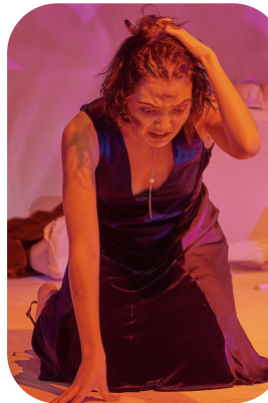

Additional Talents:

Accents & Dialects

Native:

English-Standard

High standard:

American-Standard, Australian, Essex

[Sarina Salamon Profile](#)

All Rights Reserved by [Fusion Management](#) © 2018