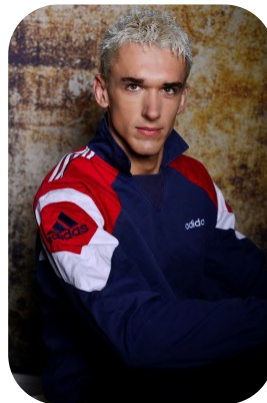

Additional Talents:
SWIM BIKE GYM FITNESS
ITALIAN ENGLISH