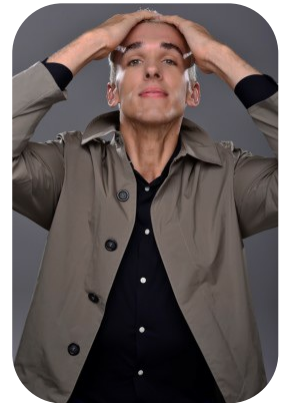

Additional Talents:
SWIM BIKE GYM FITNESS
ITALIAN ENGLISH