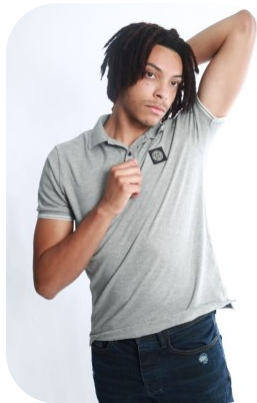

Sebastian Duroe

Age: 16-20	Height: 6ft0inch	Eye Colour: Brown	Accent: Northern
Gender: M	Weight: 79kg	Waist: 32	Hips: 32
Location: Britain North	Shoe Size: 10		
Drives: No	Hair Color: Black		

Talents
COMMERCIAL MODELS