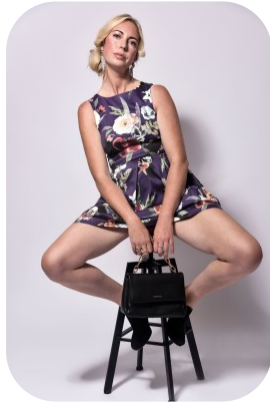

Selena Amy

Age: 31-40	Height: 5ft9inch	Eye Colour: Green	Accent: London
Gender:F	Weight: 50kg	Waist: 28"	Bust: 34"
Location: London	Shoe Size: 6.5	Hips: 30"	
Drives: Yes	Hair Color: Blonde		

Talents
 COMMERCIAL MODELS, MATURE MODELS,
 EXTRAS, ATHLETES, MUSICIANS

Additional Talents:

BIKE - SWIM - ROLLERSKATE - SKATEBOARD - HORSERIDE - SKI - ICESKATE - SNOWBOARD -

SKI - CLIMB

FOOTBALL - JERSEY WOMENS SUPER LEAGUE

KEYBOARD, GUITAR, FLUTE, VIOLIN

FOR ANY INQUIRIES PLEASE CONTACT US