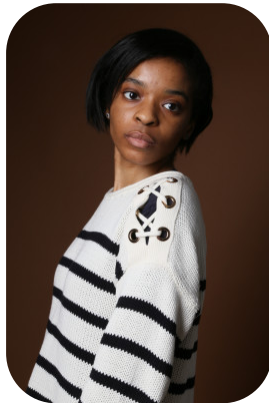

Selestina Panzu

Age: 21-24	Height: 5ft5inch	Eye Colour: Brown	Accent: London
Gender:F	Weight: 44kg	Waist: 24	Bust: 36
Location: London	Shoe Size: 3	Hips: 34	
Drives: No	Hair Color: Black		

Talents
COMMERCIAL MODELS