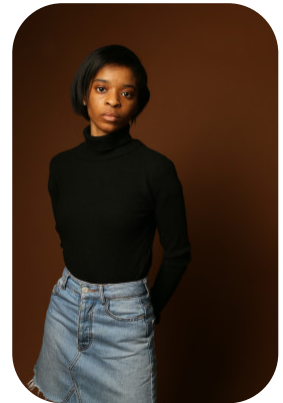

Selestina Panzu

Age: 21-24	Height: 5ft5inch	Eye Colour: Brown	Accent: London
Gender:F	Weight: 44kg	Waist: 24	Bust: 36
Location: London	Shoe Size: 3	Hips: 34	
Drives: No	Hair Color: Black		

Talents
COMMERCIAL MODELS