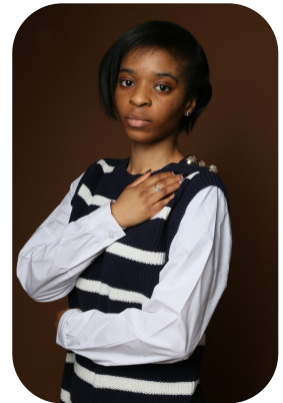

Selestina Panzu

Age: 21-24	Height: 5ft5inch	Eye Colour: Brown	Accent: London
Gender:F	Weight: 44kg	Waist: 24	Bust: 36
Location: London	Shoe Size: 3	Hips: 34	
Drives: No	Hair Color: Black		

Talents
COMMERCIAL MODELS