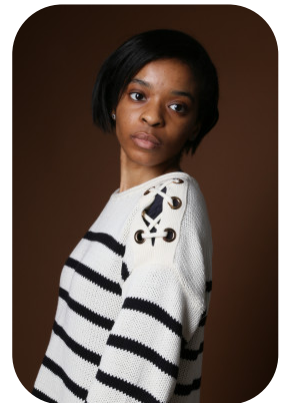

Selestina Panzu

Age: 21-24	Height: 5ft5inch	Eye Colour: Brown	Accent: London
Gender:F	Weight: 44kg	Waist: 24	Bust: 36
Location: London	Shoe Size: 3	Hips: 34	
Drives: No	Hair Color: Black		

Talents
COMMERCIAL MODELS