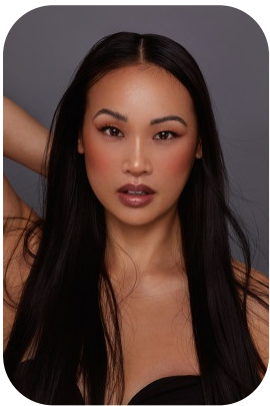

Selina C

Credits: 15 Videos: 3

Age: 31-40	Height: 5ft8inch	Eye Colour: Brown	Accent: London
Gender: F	Weight: 65kg	Waist: 28.5"	Bust: 34"
Location: London	Shoe Size: 7	Hips: 38"	
Drives: Yes	Hair Color: Brunette		

Talents

COMMERCIAL MODELS, HIGH FASHION, EXTRAS, ATHLETES, SPECIALITY

Additional Talents:

SWIM - POLE DANCE PRO

Credits:

Years of Production	Production Name	Role
2022	Procoal Skincare	Product and Hand Modelling
2022	Getty Images	Mother
2022	Powerwave App	Fitness Model
2021	David Lloyd Clubs	Spa Woman
2021	Stripe and Stare	Wearing Uncomfortable knickers at a party
2021	Derren Brown's Showman	Audience
2021	Deep Heat	Exercise at home
2021	The AA Driving School	Learner Driver
2021	Kenwood Easy Chop	Cook
2021	L'Oreal	Hair Model
2020	Ideal World - Tailor Wave	Testimonial
2020	Ziploc Food Storage	Hand model
2020	Weetabix on the go	Fitness Model
2020	Montagne Jeunesse	Beauty Model
2020	Allergan Aesthetics	Botox