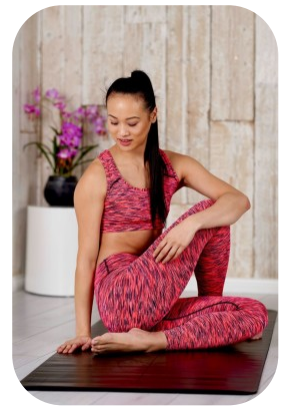

Selina C

Credits: 15 Videos: 3

Age: 31-40	Height: 5ft8inch	Eye Colour: Brown	Accent: London
Gender: F	Weight: 65kg	Waist: 28.5"	Bust: 34"
Location: London	Shoe Size: 7	Hips: 38"	
Drives: Yes	Hair Color: Brunette		

Talents

COMMERCIAL MODELS, HIGH FASHION, EXTRAS, ATHLETES, SPECIALITY

Additional Talents:

SWIM - POLE DANCE PRO

Credits:

Years of Production	Production Name	Role
2022	Procoal Skincare	Product and Hand Modelling
2022	Getty Images	Mother
2022	Powerwave App	Fitness Model
2021	David Lloyd Clubs	Spa Woman
2021	Stripe and Stare	Wearing Uncomfortable knickers at a party
2021	Derren Brown's Showman	Audience
2021	Deep Heat	Exercise at home
2021	The AA Driving School	Learner Driver
2021	Kenwood Easy Chop	Cook
2021	L'Oreal	Hair Model
2020	Ideal World - Tailor Wave	Testimonial
2020	Ziploc Food Storage	Hand model
2020	Weetabix on the go	Fitness Model
2020	Montagne Jeunesse	Beauty Model
2020	Allergan Aesthetics	Botox