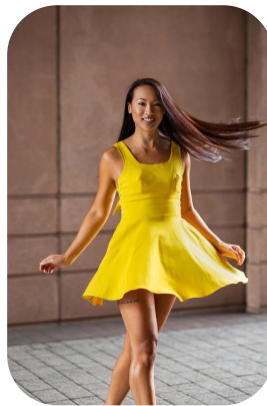

Selina C

Credits: 15 Videos: 3

Age: 31-40	Height: 5ft8inch	Eye Colour: Brown	Accent: London
Gender: F	Weight: 65kg	Waist: 28.5"	Bust: 34"
Location: London	Shoe Size: 7	Hips: 38"	
Drives: Yes	Hair Color: Brunette		

Talents

COMMERCIAL MODELS, HIGH FASHION, EXTRAS, ATHLETES, SPECIALITY

Additional Talents:

SWIM - POLE DANCE PRO

Credits:

Years of Production	Production Name	Role
2022	Procoal Skincare	Product and Hand Modelling
2022	Getty Images	Mother
2022	Powerwave App	Fitness Model
2021	David Lloyd Clubs	Spa Woman
2021	Stripe and Stare	Wearing Uncomfortable knickers at a party
2021	Derren Brown's Showman	Audience
2021	Deep Heat	Exercise at home
2021	The AA Driving School	Learner Driver
2021	Kenwood Easy Chop	Cook
2021	L'Oreal	Hair Model
2020	Ideal World - Tailor Wave	Testimonial
2020	Ziploc Food Storage	Hand model
2020	Weetabix on the go	Fitness Model
2020	Montagne Jeunesse	Beauty Model
2020	Allergan Aesthetics	Botox