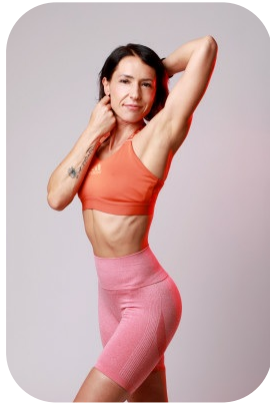

Selma Wanes

Age: 41-50	Height: 5ft7inch	Eye Colour: Hazel	Accent: East Euro
Gender:F	Weight: 61kg	Waist: 68cm	
Location: London	Shoe Size: 7	Bust: 82cm	
Drives: No	Hair Color: Brunette	Hips: 79cm	

Talents
COMMERCIAL MODELS, FITNESS MODELS,
EXTRAS, ATHLETES