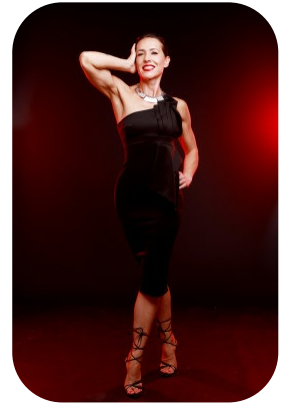

Selma Wanes

Age: 41-50	Height: 5ft7inch	Eye Colour: Hazel	Accent: East Euro
Gender:F	Weight: 61kg	Waist: 68cm	
Location: London	Shoe Size: 7	Bust: 82cm	
Drives: No	Hair Color: Brunette	Hips: 79cm	

Talents
COMMERCIAL MODELS, FITNESS MODELS,
EXTRAS, ATHLETES