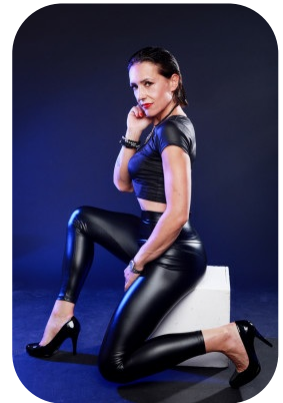

Selma Wanes

Age: 41-50	Height: 5ft7inch	Eye Colour: Hazel	Accent: East Euro
Gender:F	Weight: 61kg	Waist: 68cm	
Location: London	Shoe Size: 7	Bust: 82cm	
Drives: No	Hair Color: Brunette	Hips: 79cm	

Talents
COMMERCIAL MODELS, FITNESS MODELS,
EXTRAS, ATHLETES