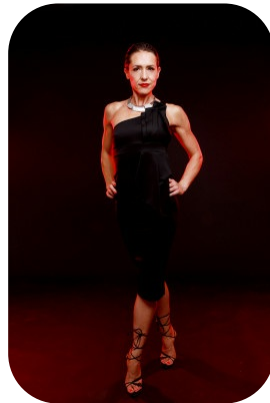

Selma Wanes

Age: 41-50	Height: 5ft7inch	Eye Colour: Hazel	Accent: East Euro
Gender:F	Weight: 61kg	Waist: 68cm	
Location: London	Shoe Size: 7	Bust: 82cm	
Drives: No	Hair Color: Brunette	Hips: 79cm	

Talents
COMMERCIAL MODELS, FITNESS MODELS,
EXTRAS, ATHLETES