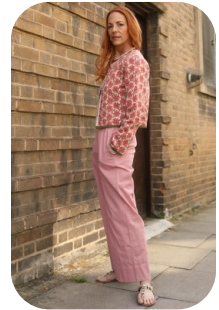

Sera Dinmore

Credits: 11

Age: 51-60

Height: 5ft7inch

Eye Colour: Brown

Accent:

Gender:F

Weight: 52kg

Waist: 29

American

Location: London

Shoe Size: 6

Bust: 33

Drives: Yes

Hair Color: Red

Hips: 34

Talents

COMMERCIAL DANCERS, MATURE MODELS, PROFESSIONAL ACTORS, THEATRICAL DANCERS

Additional Talents:

SWIM BIKE GYM FITNESS

SING

BALLET CONTEMPORARY JAZZ TAP

Credits:

Years of Production	Production Name	Role
2026	Wizard of Oz	The Wicked Witch of the West
2025	Anything goes	Mrs Harcourt
2024	Me and My Girl	Parchester
2023	Bad Girls - Musical	Nikki Wade
2022	Sweet Charity	Charity
2020	Chicago	Velma Kelly
2019	Curtains	Georgia Hendricks
2017	Guys and Dolls	Dance Captain
2016	Tale of Two Cities - Musical	Madame DeFarge
2015	Steel Magnolias	Shelby
2014	Guys and Dolls	Sister Sarah