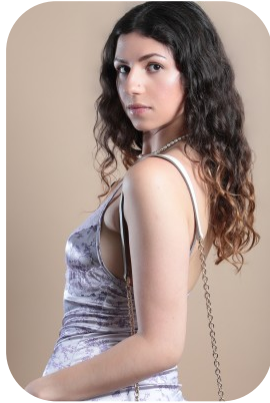

Serra Akinci

Age: 25-30	Height: 5ft6inch	Eye Colour: Brown	Accent: Other
Gender:F	Weight: 55kg	Waist: 26	
Location: London	Shoe Size: 5	Bust: 32	
Drives: Yes	Hair Color: Brunette	Hips: 34	

Talents
COMMERCIAL MODELS, EXTRAS