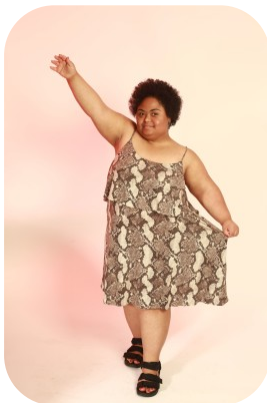

Shadi Kemi

Age: 25-30	Height: 5ft1inch	Eye Colour: Brown	Accent: London
Gender:F	Shoe Size: 7		
Location: London	Hair Color: Black		
Drives: No			

Talents
DISABILITIES

FOR ANY INQUIRIES PLEASE CONTACT US