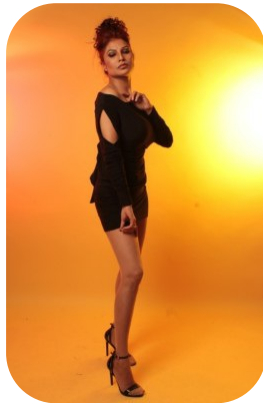

Additional Talents:

BIKE GYM YOGA

FOR ANY INQUIRIES PLEASE CONTACT US

0207 834 66 60 - Office

www.fusionmng.com

cast@fusionmng.com