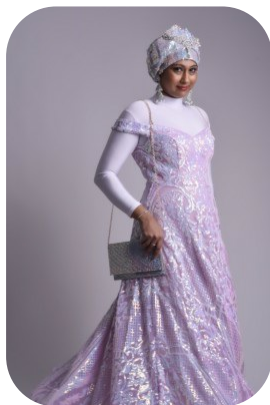

Shameela

Videos: 1

Age: 41-50	Height: 5ft4inch	Eye Colour: Black	Accent: London
Gender:F	Weight: 53kg	Waist: 31	
Location: London	Shoe Size: 4	Bust: 34	
Drives: No	Hair Color: Black	Hips: 38	

Talents
COMMERCIAL MODELS, EXTRAS