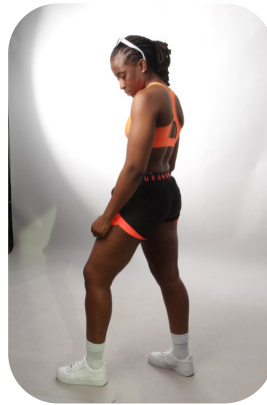

Shamoya Shaw

Age: 25-30	Height: 5ft5inch	Eye Colour: Brown	Accent: London
Gender:F	Weight: 63kg	Waist: 32'	Bust: 32'
Location: London	Shoe Size: 5	Hips: 30'	
Drives: Yes	Hair Color: Black		

Talents

COMMERCIAL MODELS, FITNESS MODELS, EXTRAS