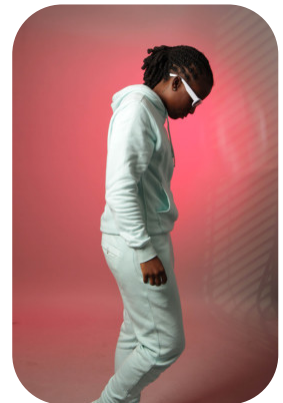

Shamoya Shaw

Age: 25-30	Height: 5ft5inch	Eye Colour: Brown	Accent: London
Gender:F	Weight: 63kg	Waist: 32'	Bust: 32'
Location: London	Shoe Size: 5	Hips: 30'	
Drives: Yes	Hair Color: Black		

Talents

COMMERCIAL MODELS, FITNESS MODELS, EXTRAS