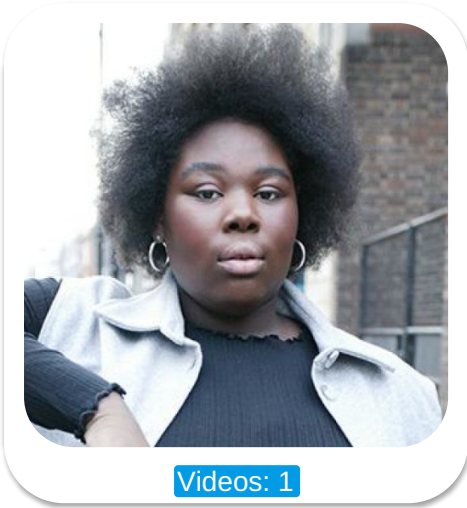

# Shanakaye Lawrence

Videos: 1

Age: 16-20	Height: 5ft7inch	Eye Colour: Brown	Accent: London
Gender:F	Weight: 104kg	Waist: 44	
Location: London	Shoe Size: 8.UK	Bust: 40DD	
Drives: No	Hair Color: Black	Hips: 46	