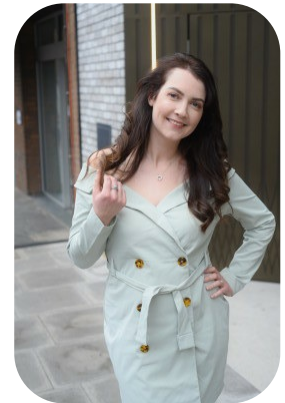

# Shannon Robbie

Age: 31-40	Height: 5ft6inch	Eye Colour: Blue	Accent: London
Gender:F	Weight: 67kg	Waist: 32"	Bust: 34"
Location: London	Shoe Size: 7	Hips: 38"	
Drives: Yes	Hair Color: Brunette		

Talents  
COMMERCIAL MODELS, EXTRAS

Additional Talents:

BIKE - SWIM - ROLLERBLADE - ROLLERSKATE - ICESKATE

POLE FITNESS

FOR ANY INQUIRIES PLEASE CONTACT US

0207 834 66 60 - Office

[www.fusionmng.com](http://www.fusionmng.com)

[cast@fusionmng.com](mailto:cast@fusionmng.com)