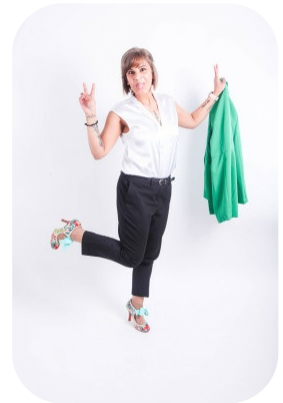

# Sharan Gill

Age: 41-50	Height: 5ft3inch	Eye Colour: Brown	Accent: London
Gender:F	Weight: 61kg	Waist: 27.5	Bust: 34 DD
Location: London	Shoe Size: 5	Hips: 36	
Drives: Yes	Hair Color: Other/Extreme		

Talents  
MATURE MODELS, EXTRAS