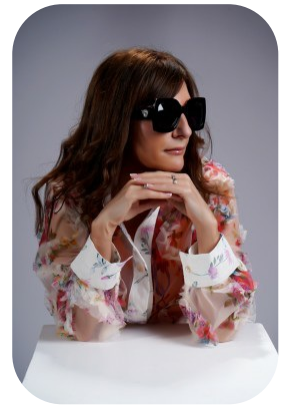

Additional Talents:

TENNIS

CRICKET

PADEL